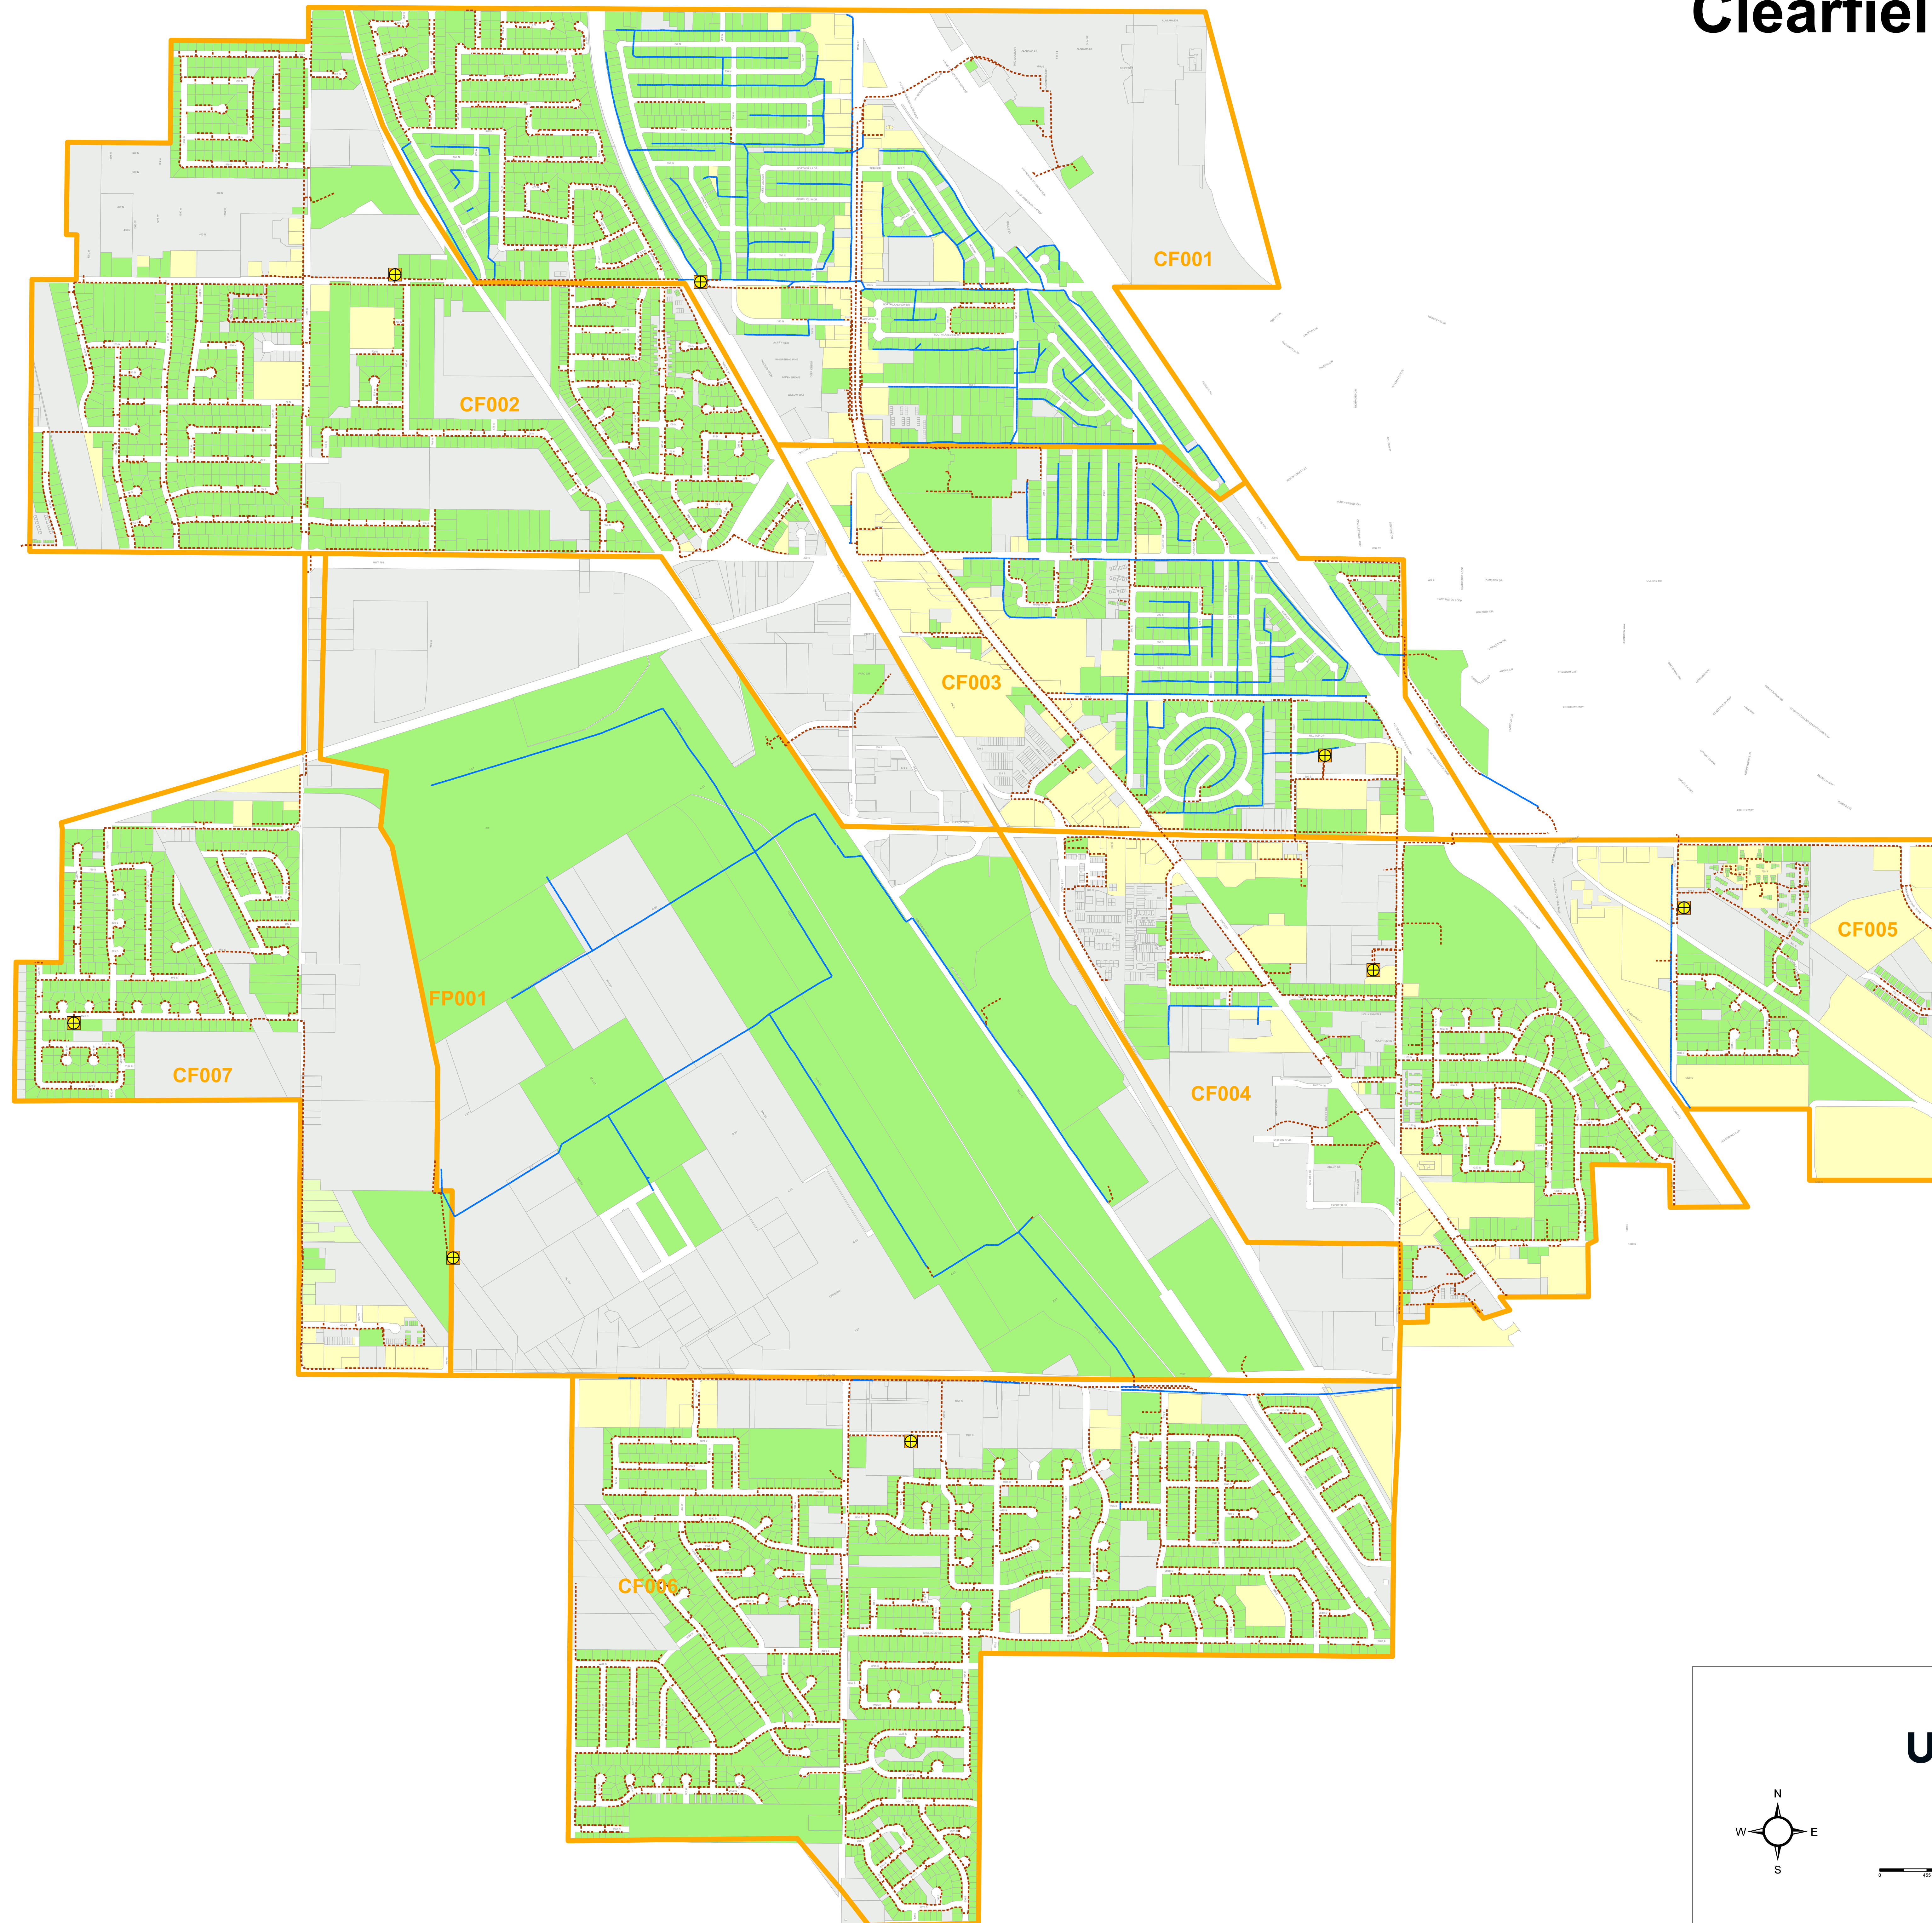

Clearfield Availability

UTOPA

Legend:

- Cabinet
- Placed Aerial
- Placed Buried
- PRODUCTION_MARKETABLE
- ORDERABLE
- AVAILABLE
- PARADE
- NOT AVAILABLE

Scale: 0 50 100 150 200 250 300