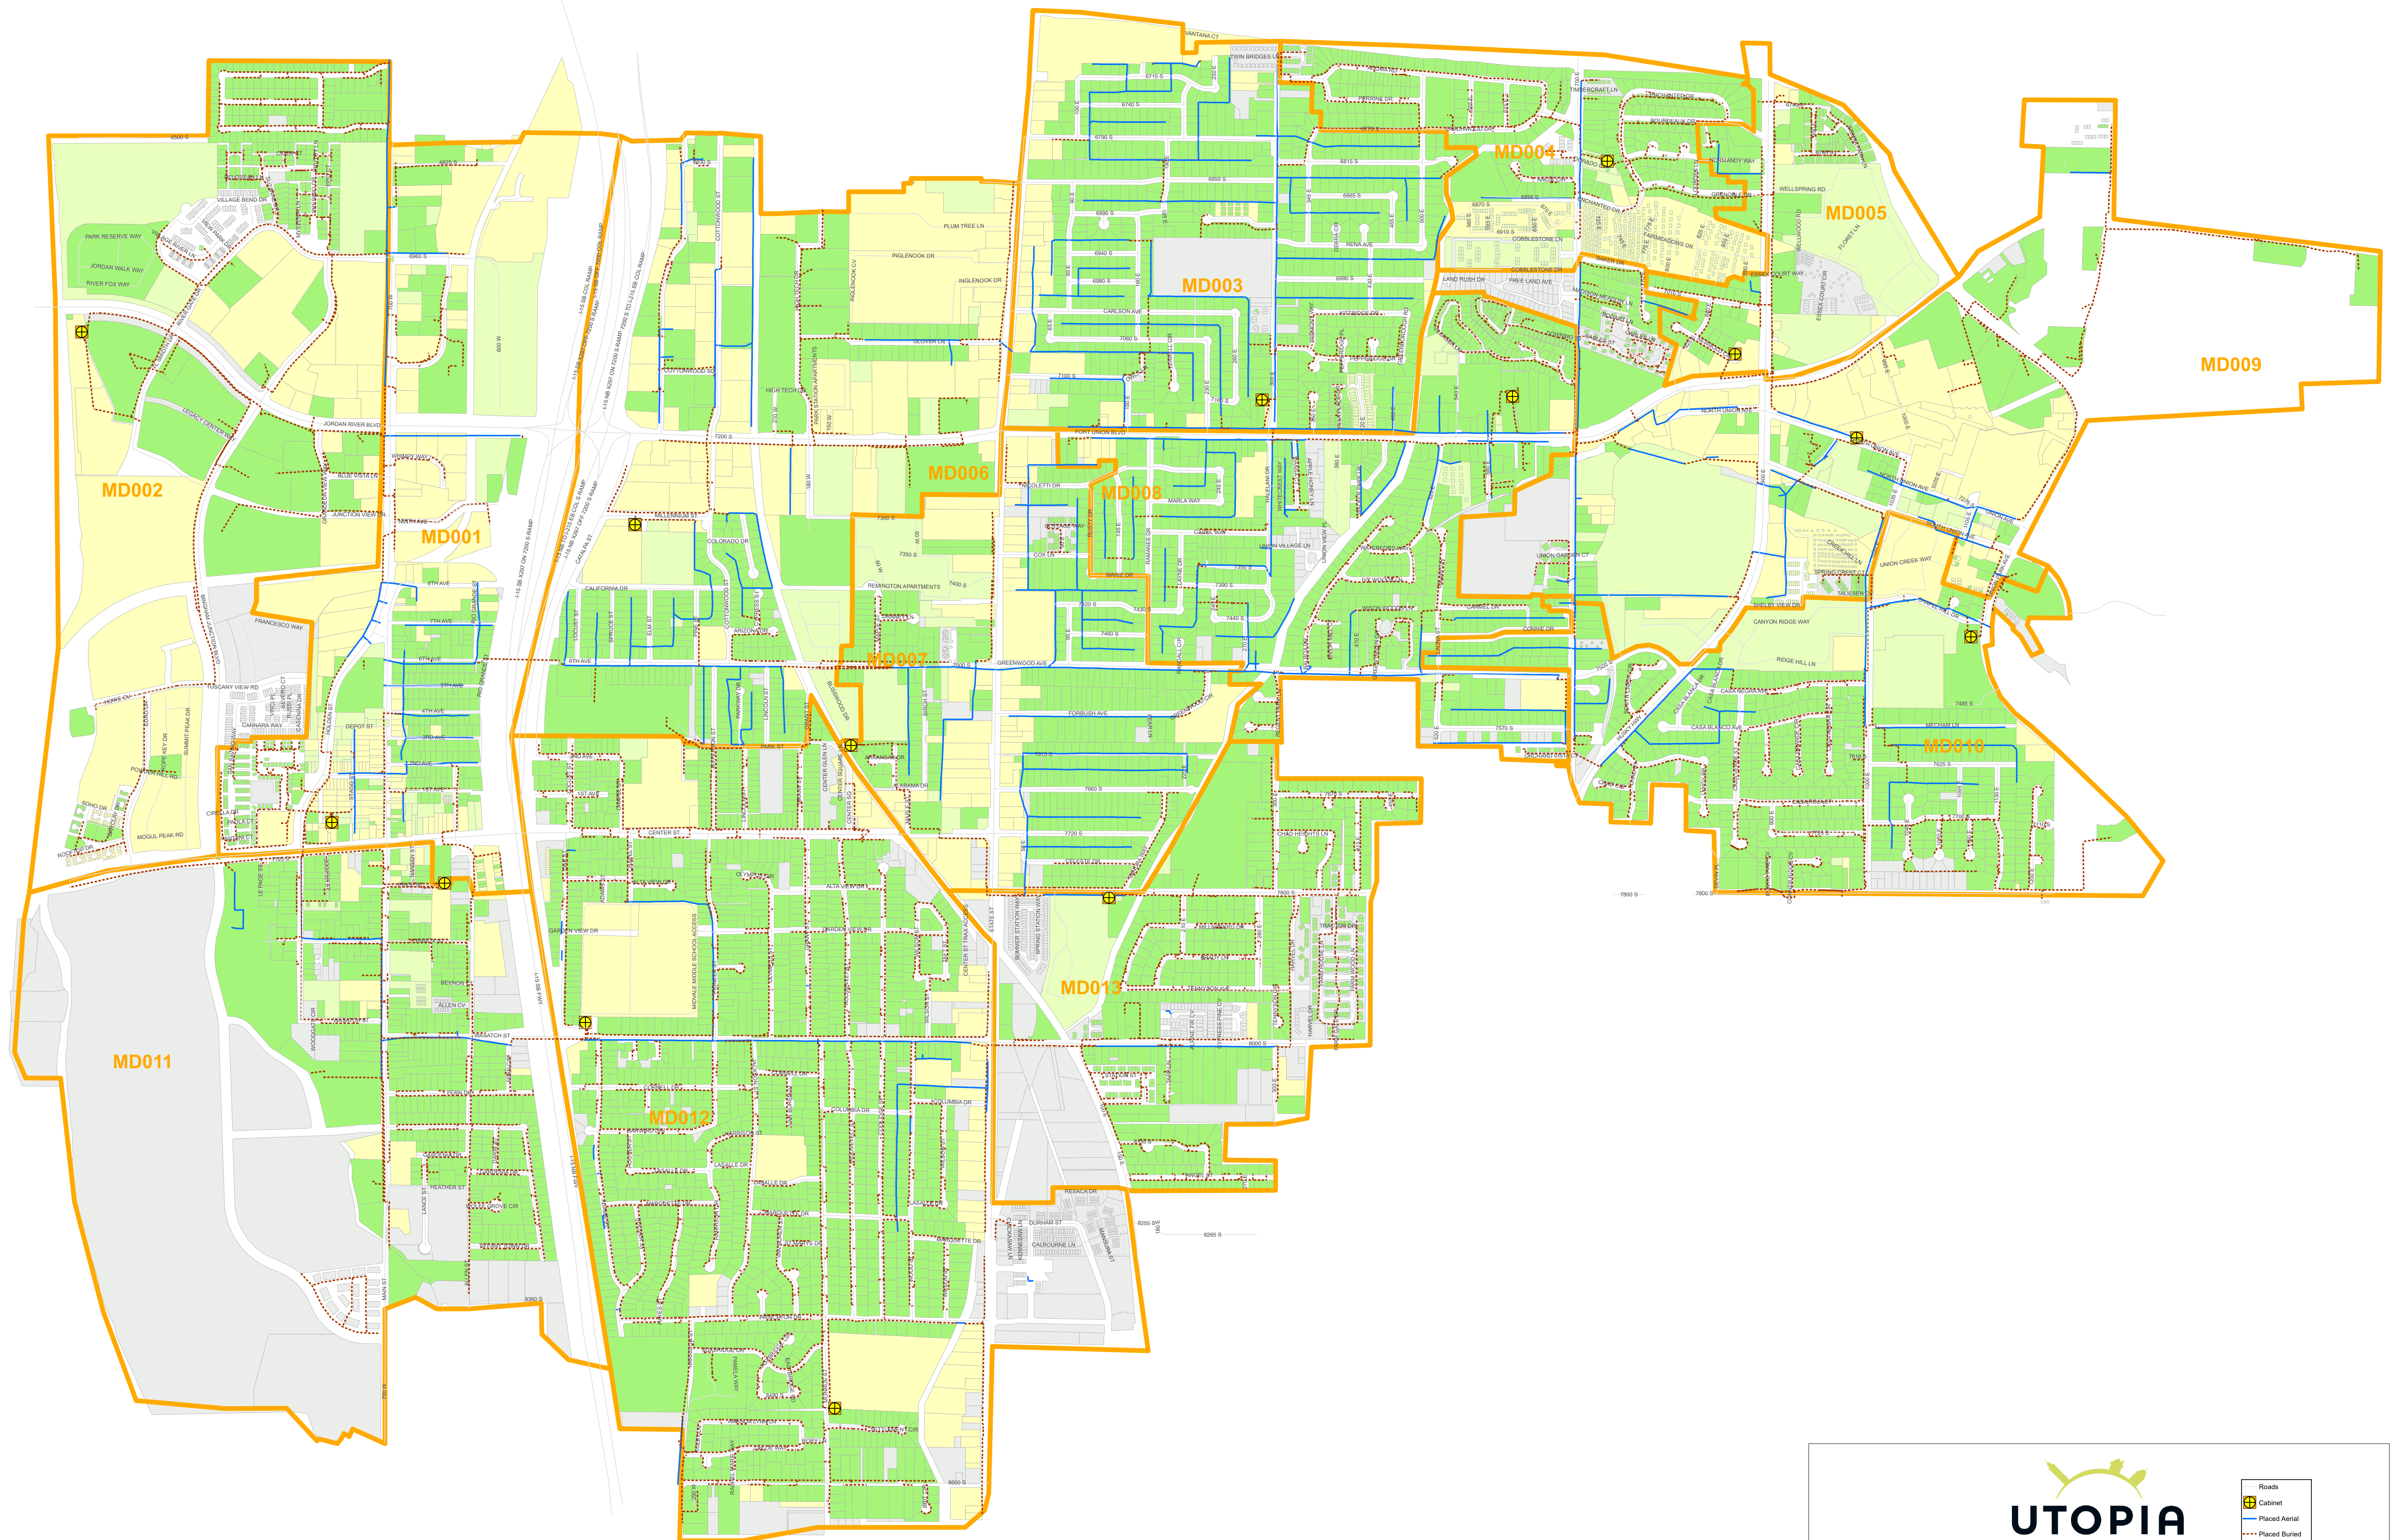

Midvale Availability

UTopia

Legend:

- Roads
- Cabinet
- Placed Aerial
- Placed Buried
- ORDERABLE
- AVAILABLE
- PARADE
- NOT AVAILABLE

Scale: 0 50 100 150 200 250 Feet