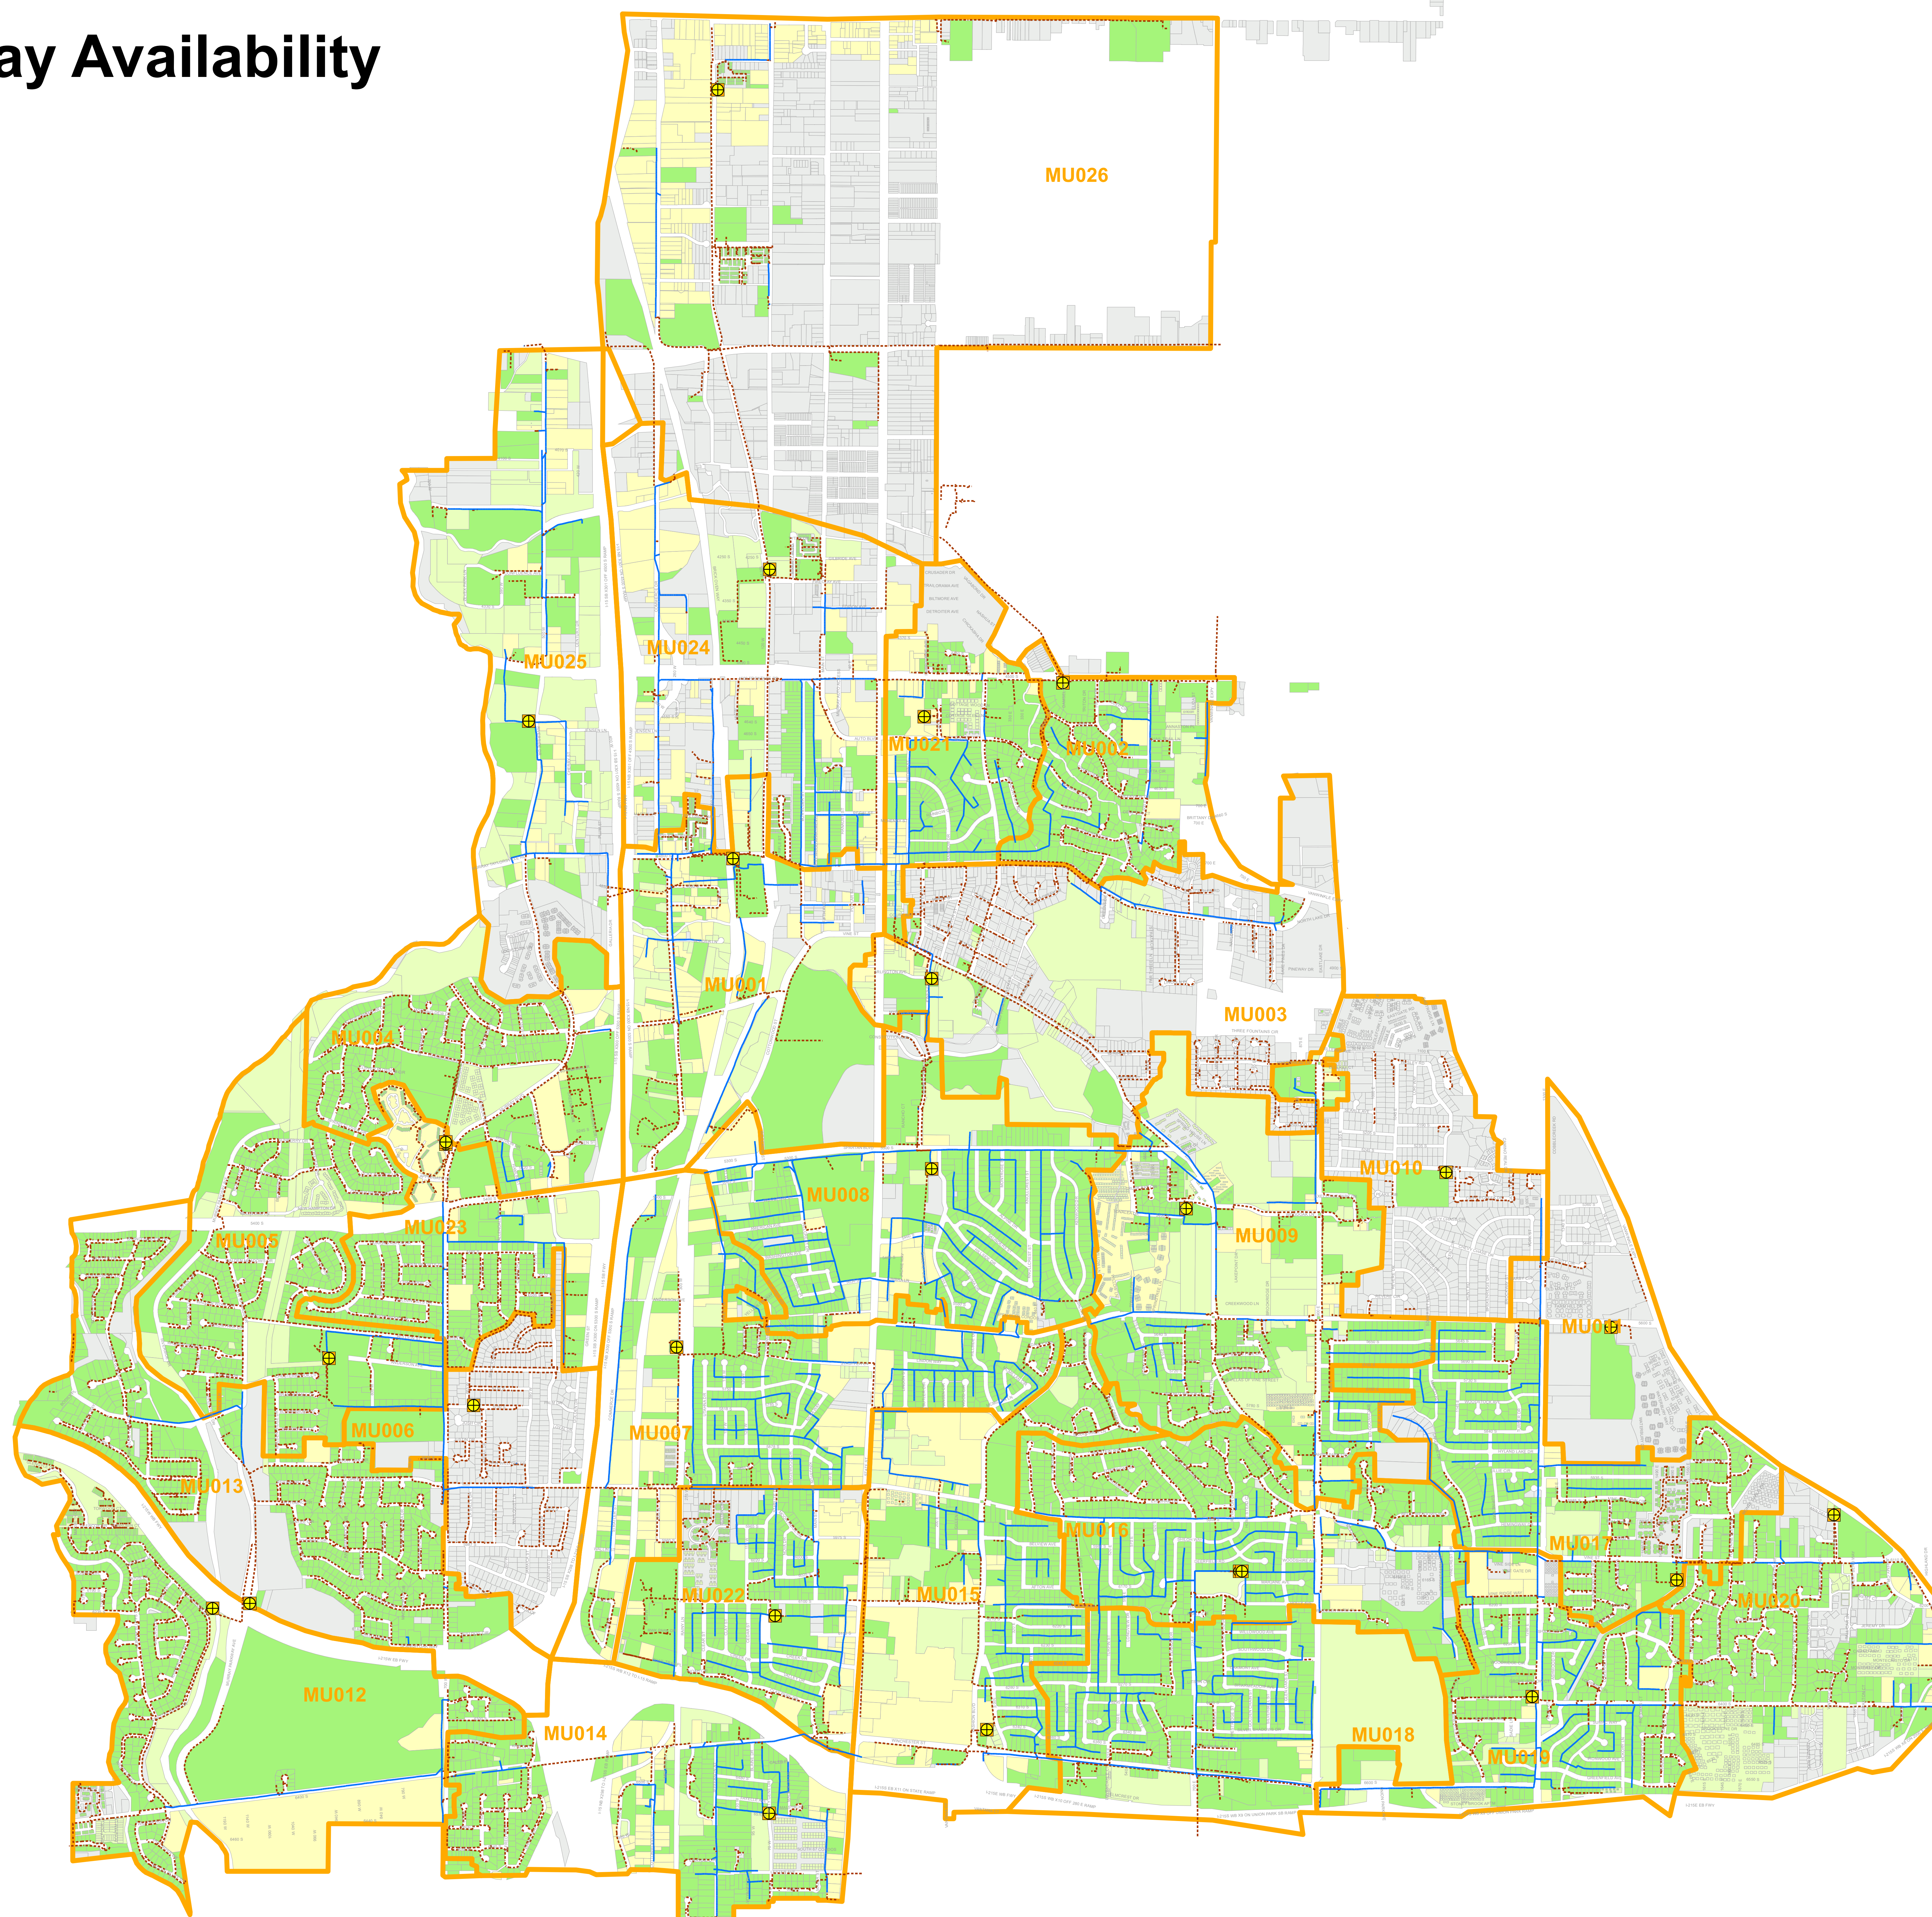

Murray Availability

UTOPIA

Legend:

- Roads
- Cabinet
- Placed Aerial
- Placed Buried
- ORDERABLE
- AVAILABLE
- PARADE
- NOT AVAILABLE