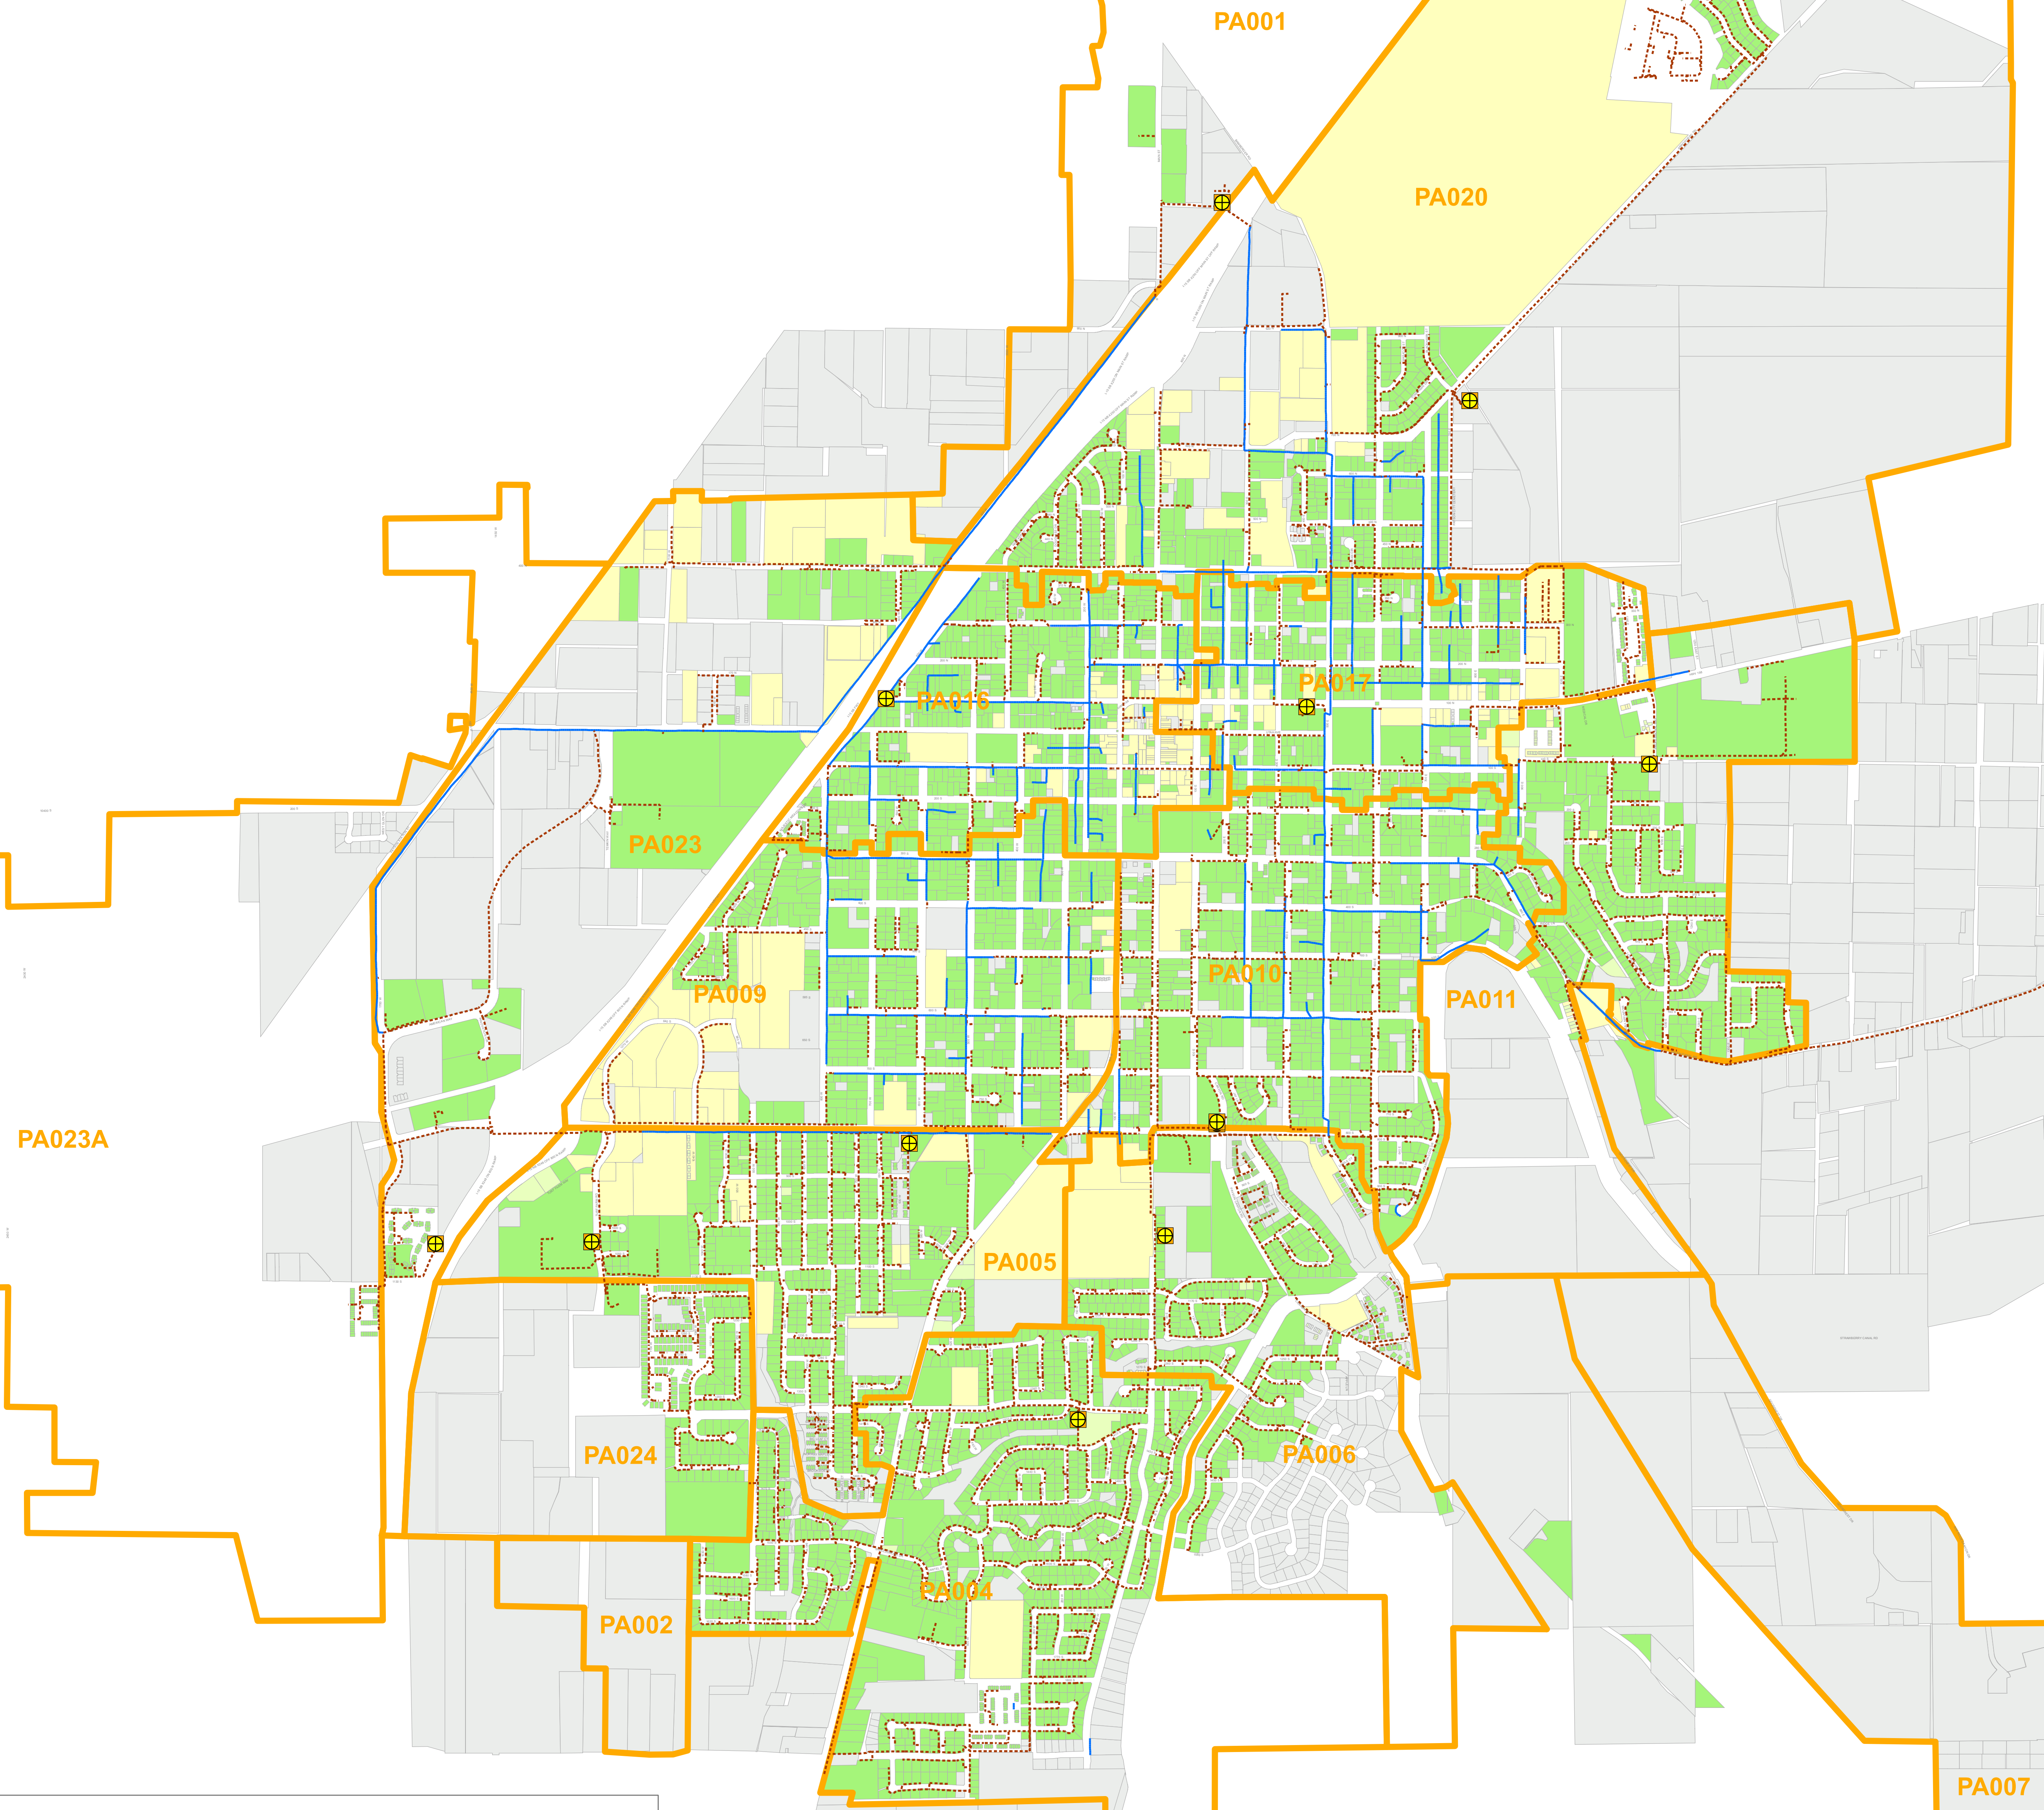

Payson Availability

UTOPIA

Legend:

- Cabinet
- Placed Aerial
- Placed Buried
- PRODUCTION MARKETABLE**
- ORDERABLE
- AVAILABLE
- PARADE
- NOT AVAILABLE

Scale: 0, 1000, 2000, 3000, 4000, 5000 Feet