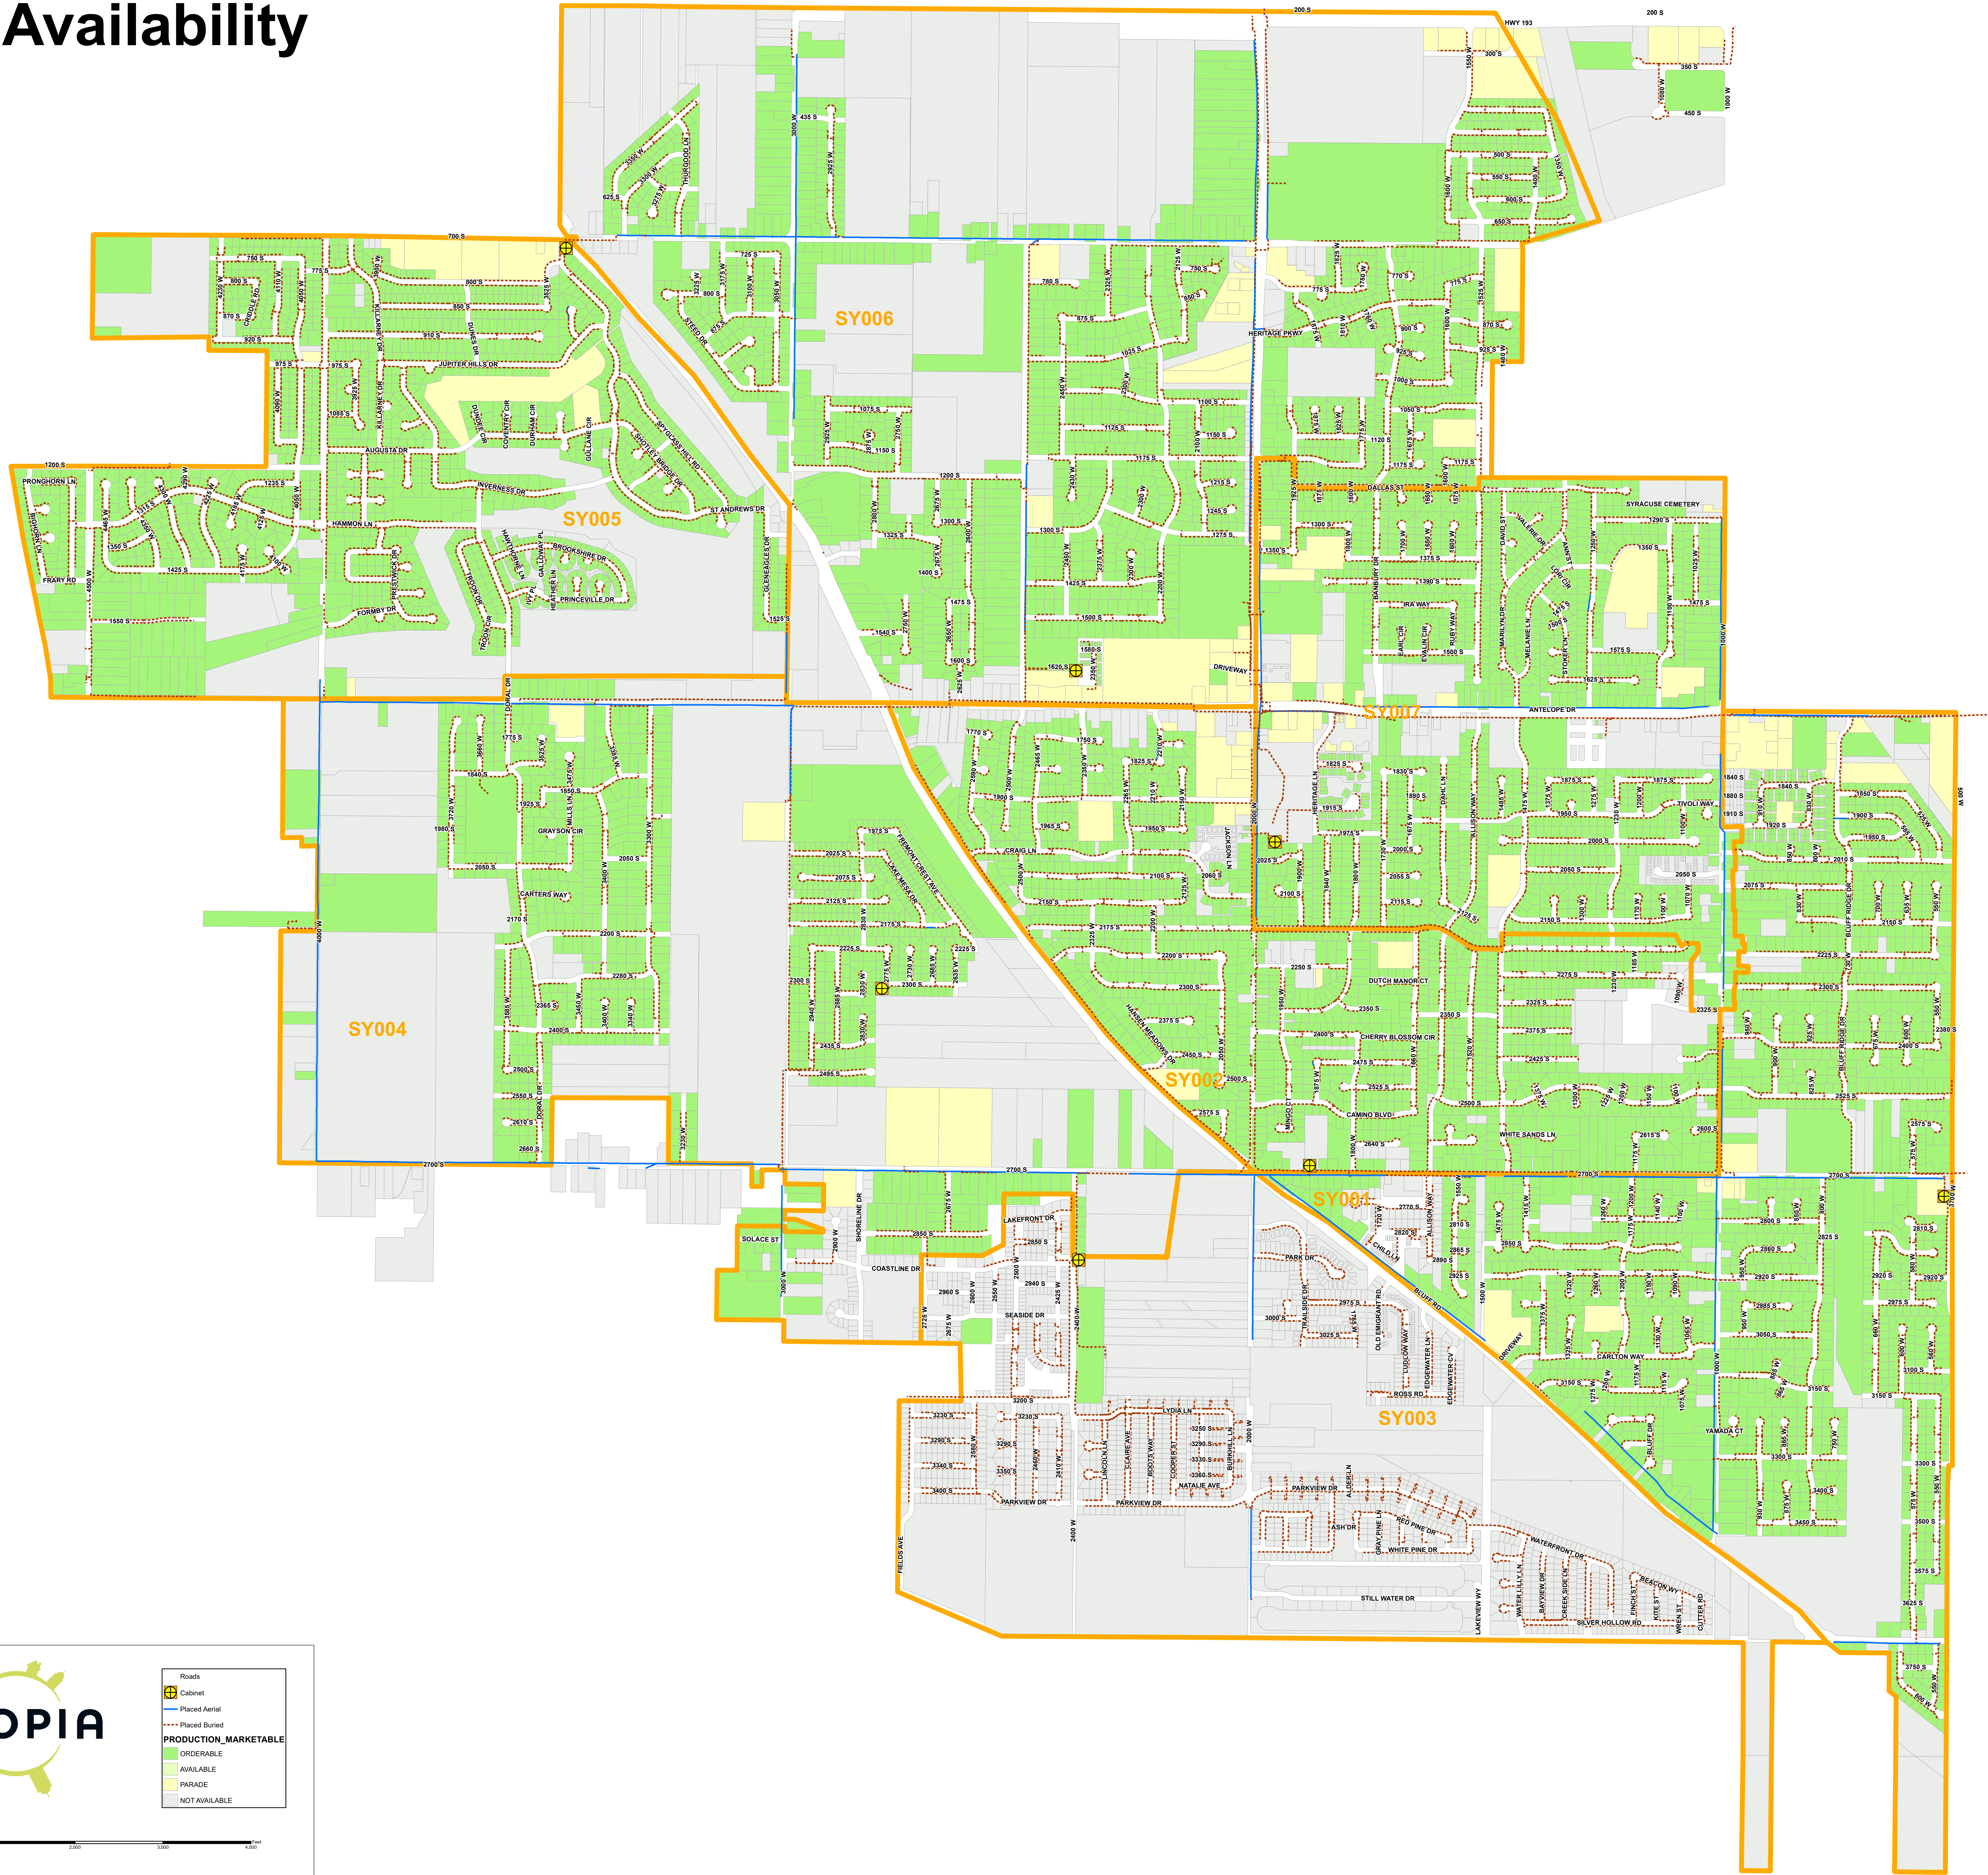

Syracuse Availability

UTOPIA

Roads
 + Cabinet
 - Placed Aerial
 - - Placed Buried

PRODUCTION_MARKETABLE

- ORDERABLE
- AVAILABLE
- PARADE
- NOT AVAILABLE

N
 W — O — E
 S

0 500 1000 1500 2000