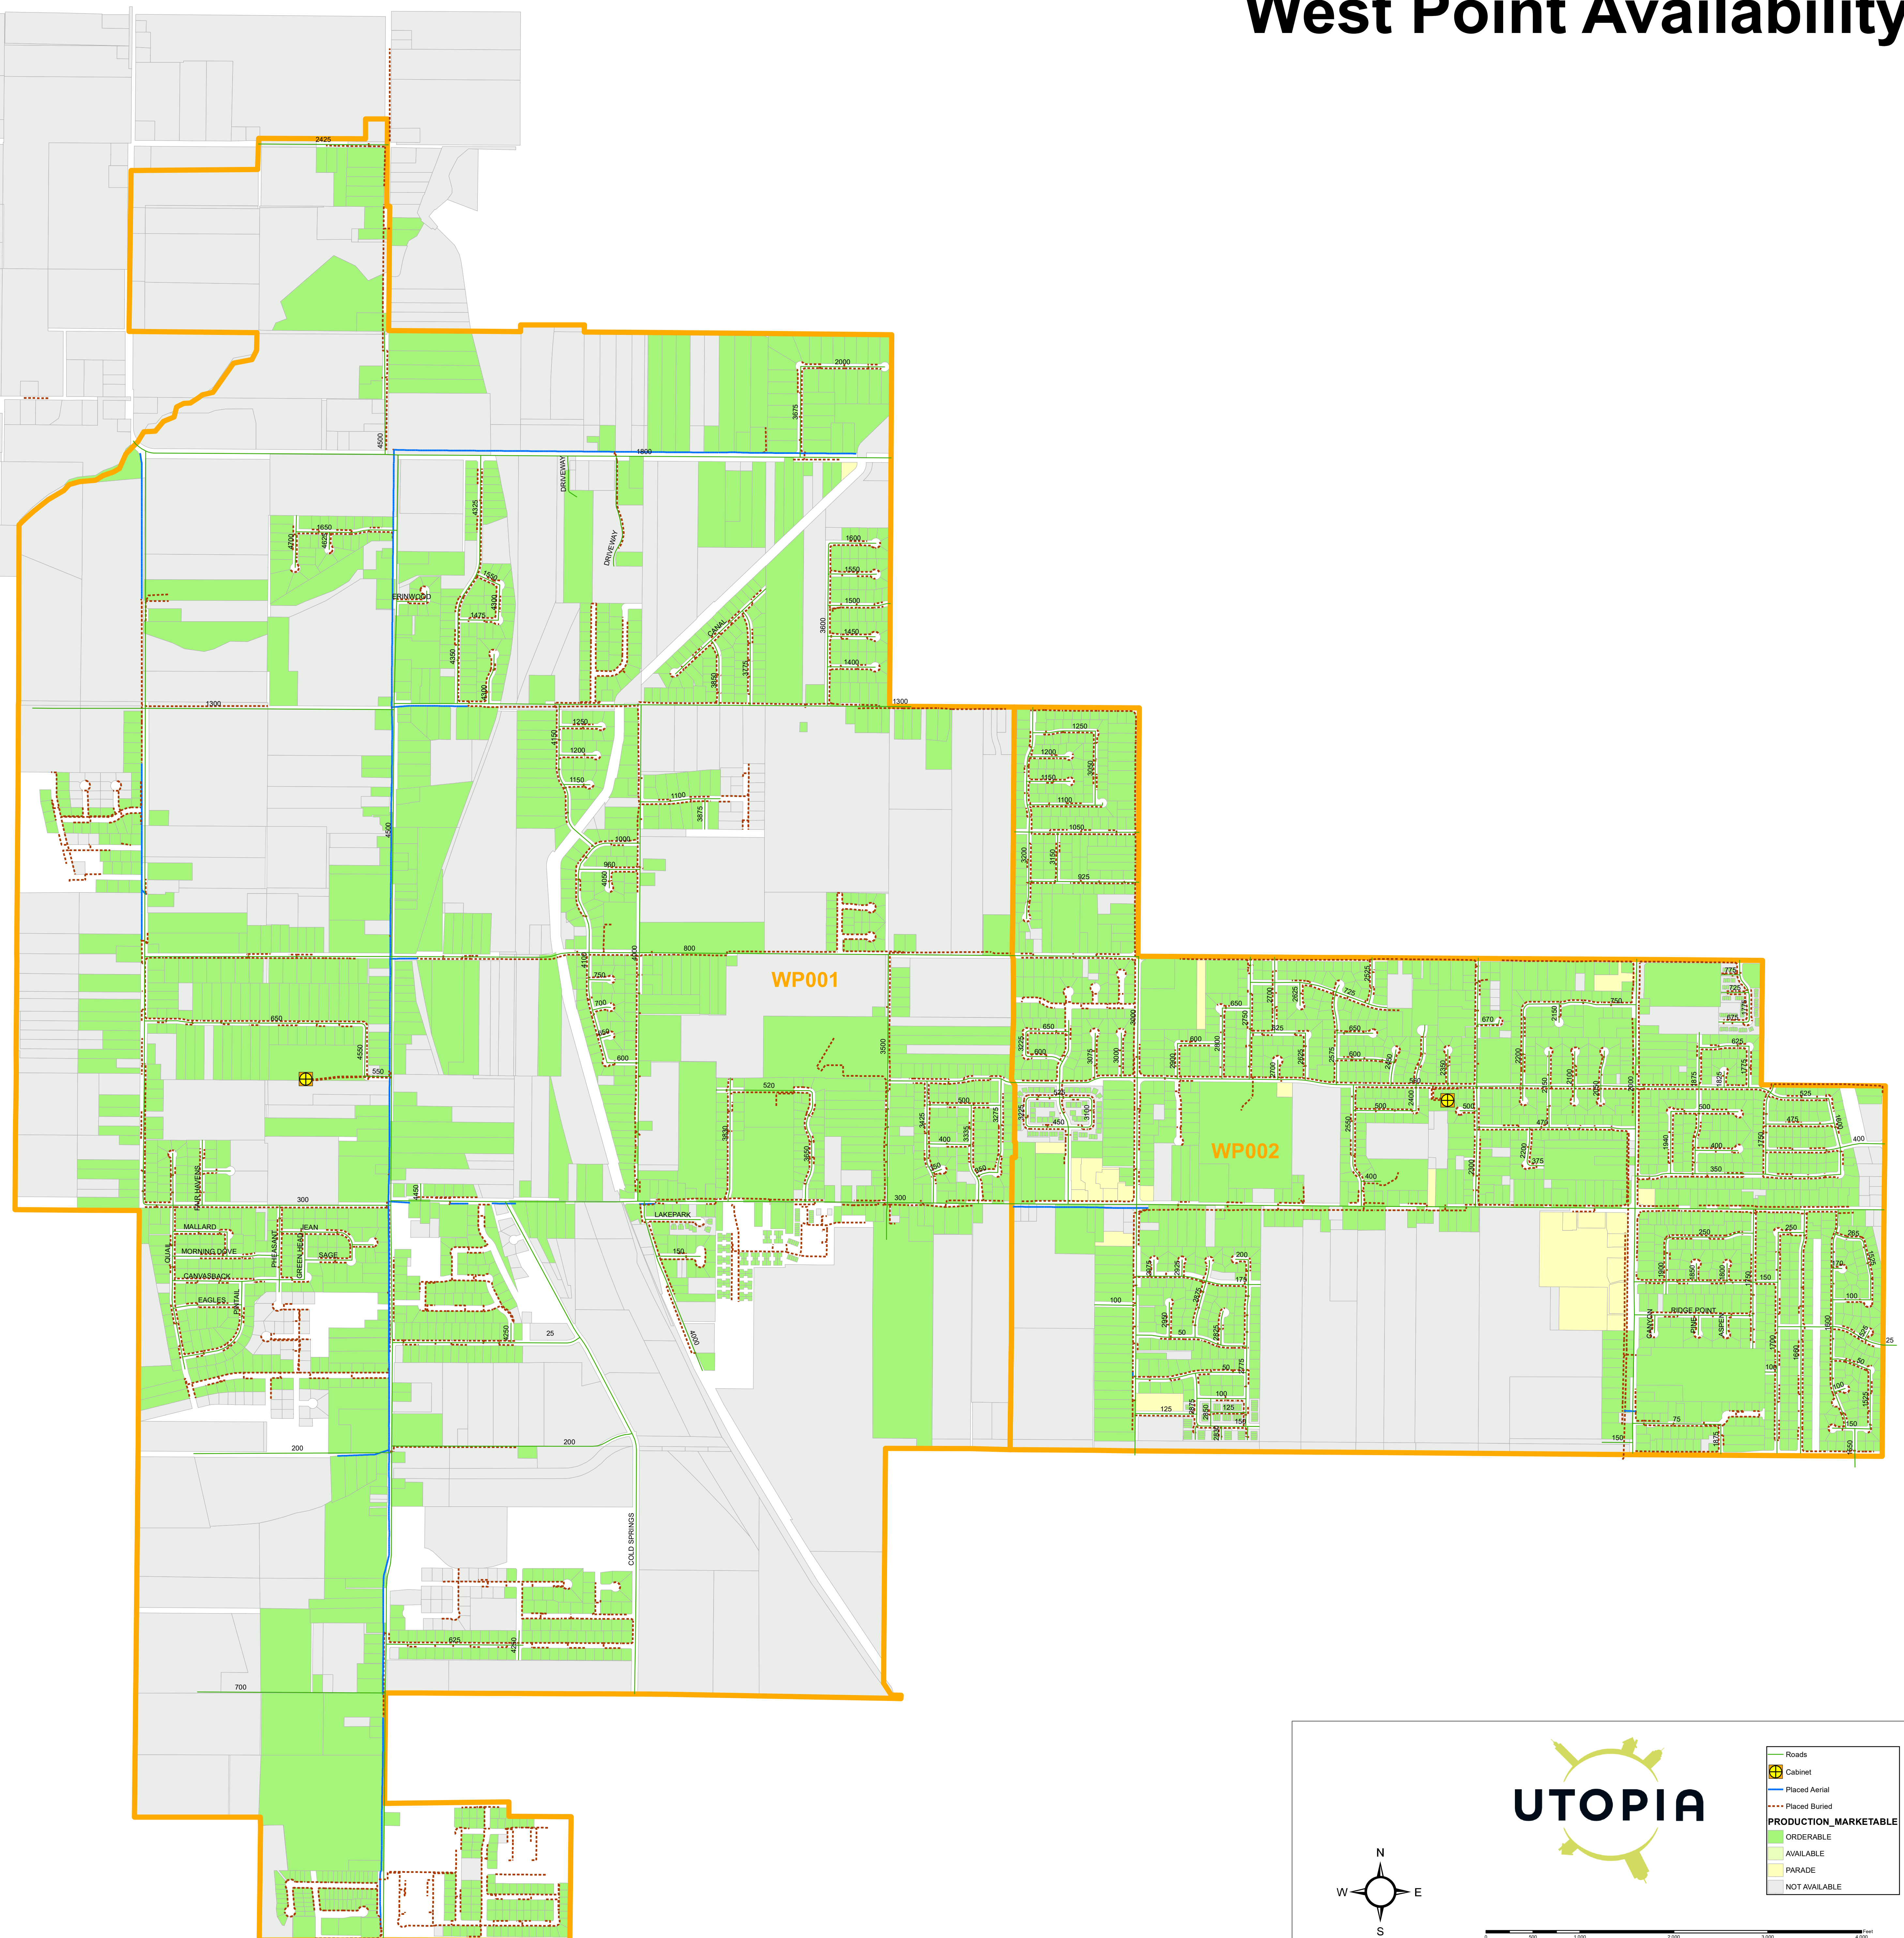

West Point Availability

UTOPA

Legend:

- Roads
- Cabinet
- Placed Aerial
- Placed Buried
- PRODUCTION_MARKETABLE
 - ORDERABLE
 - AVAILABLE
 - PARADE
 - NOT AVAILABLE

Scale: 0 500 1000 2000 4000

Compass rose showing North (N), South (S), East (E), and West (W).